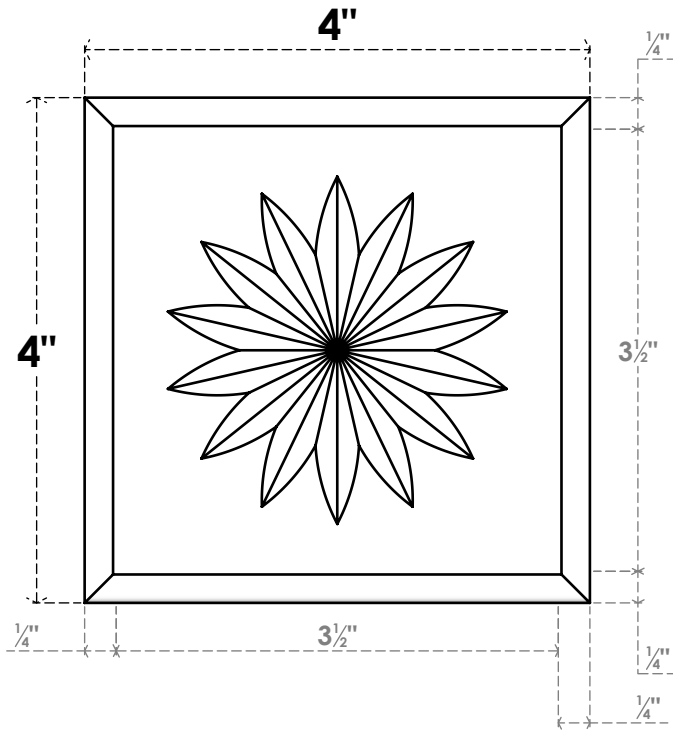

# ROSP040X040X050SDG11

4"W X 4"H X 1/2"P STANDARD SEDGWICK FLOWER ROSETTE WITH ROUNDED EDGE, ARCHITECTURAL GRADE PVC

**FRONT**

**SIDE**

EKENA MILLWORK  
2300 WEST MAIN ST.  
CLARKSVILLE, TX 75426  
TOLL FREE: 866-607-0453  
WWW.EKENAMILLWORK.COM