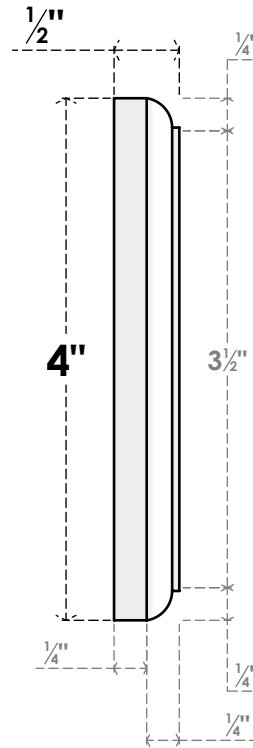

# ROSP040X040X050SDG11

4"W X 4"H X 1/2"P STANDARD SEDGWICK FLOWER ROSETTE WITH ROUNDED EDGE, ARCHITECTURAL GRADE PVC

**FRONT**

**SIDE**

EKENA MILLWORK  
2300 WEST MAIN ST.  
CLARKSVILLE, TX 75426  
TOLL FREE: 866-607-0453  
WWW.EKENAMILLWORK.COM

**NOTES**

1. INSTALLATION TO BE COMPLETED IN ACCORDANCE WITH MANUFACTURER'S SPECIFICATIONS.
2. DRAWING MAY NOT BE TO SCALE
3. THIS DRAWING IS INTENDED FOR DESIGN AND PLANNING PURPOSES ONLY.
4. ALL INFORMATION CONTAINED HEREIN WAS CURRENT AT THE TIME OF DEVELOPMENT BUT MUST BE REVIEWED AND APPROVED BY THE PRODUCT MANUFACTURER TO BE CONSIDERED ACCURATE.
5. ARCHITECTURAL GRADE PVC PRODUCTS ARE MADE FROM EXPANDED CELLULAR PVC AND COME NATURALLY WHITE BUT MAY BE PAINTED